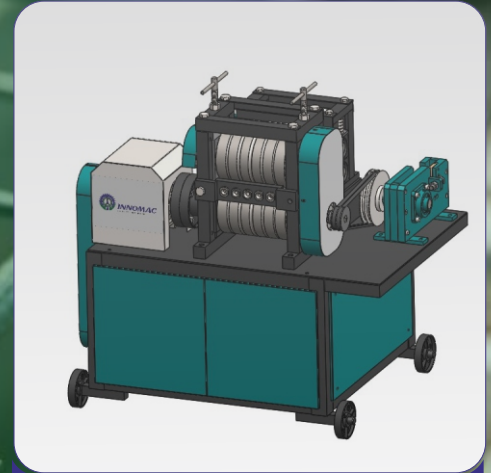

## INNOMAC BAR SCRAP STRAIGHTENING MACHINE

INNOMAC Designs, Manufacture and supply the range of Scrap Straightening Machine. Our machines are highly efficient, Safe and durable with advanced features. Quality stands first for INNOMAC and our machines reflect it in every aspect.

### SPECIFICATIONS

Machine Model	Capacity Dia (mm)	Motor Capacity	Output speed	Gear Box	Overall Size LxWxH (mm)	Overall Wt (kg)
ISSM-12	8-14 mm	4 kw/5.4 HP	25 m/min	Planetary	1340 x 930 x 1290	680

### UNIQUE FEATURES OF INNOMAC SCRAP STRIGHTEING MACHINE - ISSM-12

- In-Built Toolbox
- Hour Meter / for Productivity & Maintenance Schedule.
- Wheels for Easy Mobility
- Semi-Automatic Cutting Machine.
- Siemens DOL Starter for highest reliability.
- Planetary Gear System in the Gear Box for higher Reliability & Efficiency.