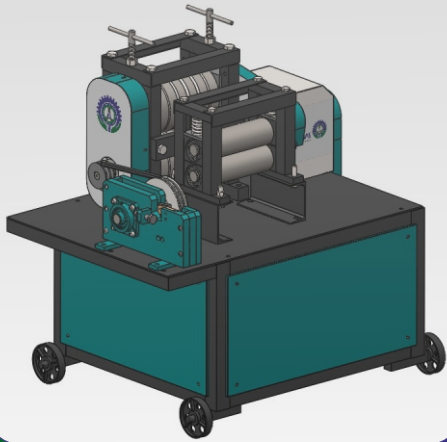

## INNOMAC BAR SCRAP STRAIGHTENING MACHINE

INNOMAC Designs, Manufacture and supply the range of Scrap Straightening Machine. Our machines are highly efficient, Safe and durable with advanced features. Quality stands first for INNOMAC and our machines reflect it in every aspect.

### SPECIFICATIONS

Machine Model	Capacity Dia (mm)	Motor Capacity	Output speed	Gear Box	Overall Size LxWxH (mm)	Overall Wt (kg)
ISSM-12	8-14 mm	4 kw/5.4 HP	25 m/min	Planetary	1340 x 930 x 1290	680

### UNIQUE FEATURES OF INNOMAC SCRAP STRIGHTEING MACHINE - ISSM-12

- In-Built Toolbox
- Hour Meter / for Productivity & Maintenance Schedule.
- Wheels for Easy Mobility
- Semi-Automatic Cutting Machine.
- Siemens DOL Starter for highest reliability.
- Planetary Gear System in the Gear Box for higher Reliability & Efficiency.